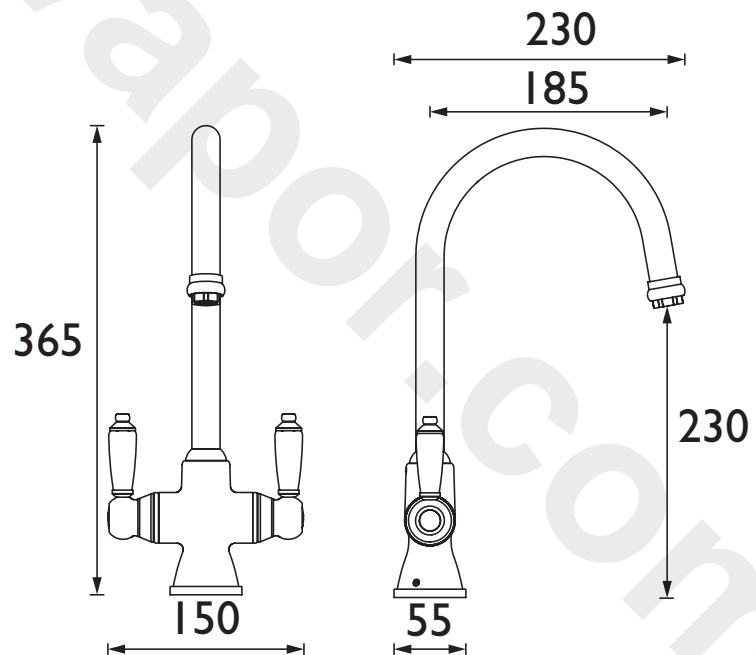

RS SNK EF BN

RENAISSANCE Tap Range

Reniassance Easyfit Sink Mixer
Brushed Nickel

Features:

- Long life and easy to use 1/4 turn ceramic disc valves
- Metal fixing nut for added durability
- Easyfit base included
- Flexible tails included

Product Certifications:

For more products, visit our website:
<http://www.bristan.com>

Specification

Product Type:	Kitchen Taps
Main Construction Material:	Brass
Mount Type:	Deck Mounted
Handle Type:	Lever Handle
Connection Inlet:	1/2" BSP Female Flexible Tails
Connection Outlet:	Anti-Splash
Number of Tap Holes:	1
Valve/Cartridge Type:	1/2" Ceramic Disc Valve
Plumbing System Requirements:	Suitable for all plumbing systems
Minimum Dynamic Pressure (bar):	0.3 bar
Maximum Dynamic Pressure (bar):	5.0 bar
Maximum Hot Water Temperature °C:	65°C
Maximum Static Pressure (bar):	10 bar
Flow Type:	Single
Isolation Included:	Yes

Dimensions (measurements in mm)

Flow Rates (l/min)

System Pressure (bar)	0.3	0.5	1	2	3	5
RS SNK EF BN (mixed)	12.1	14.1	21	30.8	37.6	48.7

TECHNICAL DATA SHEET

BRISTAN

D5